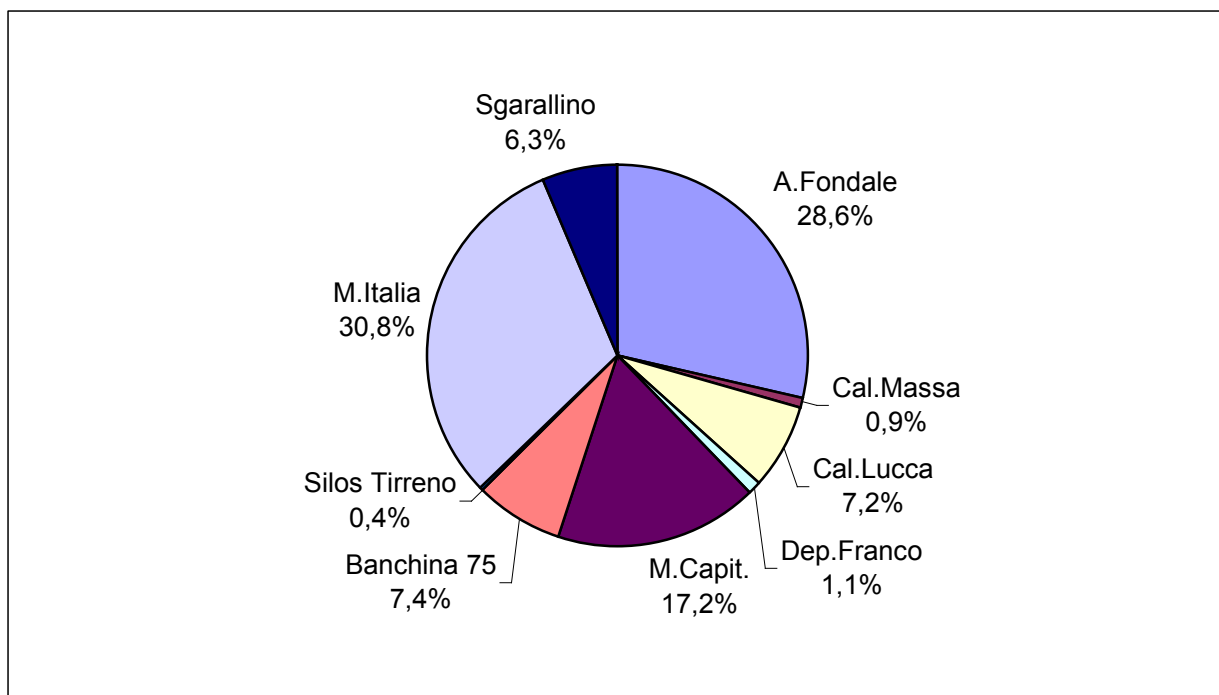

Elenco motonavi passeggeri e rispettivo numero di arrivi

nomenave	
ARTEMIS	2
AURORA	1
AZAMARA JOURNEY	4
AZAMARA QUEST	7
BLEU DE FRANCE	2
BRILLIANCE OFTHESEAS	13
CARNIVAL DREAM	3
CELEBRITY CENTURY	10
CELEBRITY SOLSTICE	1
CELEBRITY SUMMIT	16
CLELIA II	1
CORINTHIAN II	1
COSTA MARINA	2
CROWN PRINCESS	3
CRYSTAL SERENITY	5
DAWN PRINCESS	1
DELPHIN VOYAGER	1
DISCOVERY	1
EUROPA	1
GEMINI	24
GRAND CELEBRATION	33
GRAND PRINCESS	7
GRAND VOYAGER	11
INDEPENDENCEOFTHESEA	10
INSIGNIA	14
ISLAND ESCAPE	22
KRISTINA REGINA	1
LE DIAMANT	1
LEGEND OF THE SEAS	4
LE LEVANT	1
MINERVA	2
MSC SINFONIA	27
NAUTICA	4
NAVIGATOR OFTHESEAS	5
NOORDAM	10
NORWEGIAN GEM	30
NORWEGIAN JADE	7
OCEANA	4
OCEAN COUNTESS	15
OCEAN VILLAGE	12
OOSTERDAM	11
PACIFIC VENUS	1
PRINCESS DANAE	1
PRINSENDAM	1
QUEEN MARY 2	1

nomenave	
QUEEN VICTORIA	2
REGATTA	3
ROYAL IRIS	1
ROYAL PRINCESS	1
RUBY PRINCESS	13
SAGA ROSE	1
SEABOURN LEGEND	8
SEA CLOUD	1
SEA CLOUD II	1
SEADREAM I	2
SEADREAM II	1
SEVEN SEAS NAVIGATOR	4
SILVER WHISPER	4
SILVER WIND	10
SOVEREIGN	30
THOMSON DESTINY	2
VENTURA	4
VOYAGER OF THE SEAS	27
WIND SPIRIT	1
WIND STAR	1
WIND SURF	7

Numero di arrivi motonavi passeggeri per agenzia

ARGOSY	88
A.SPADONI	27
BANCHERO & COSTA	1
CEMAR	84
FANFANI	7
GIANI PILADE	1
G & L	1
MEDOV SRL	125
S.G.M.	2
TRUMPY HUGO	73
W.SHEPHERD	49

Banchine utilizzate per l'ormeggio dalle motonavi passeggeri