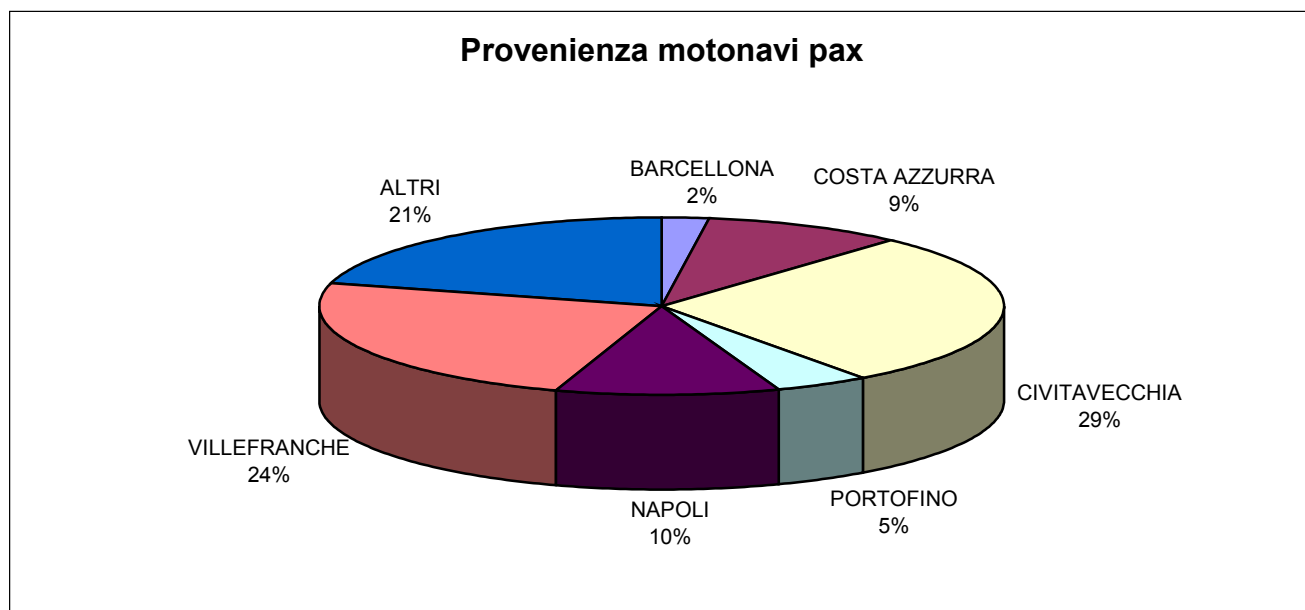

Elenco motonavi passeggeri e rispettivo numero di arrivi

nomenave	
ARTEMIS	2
AURORA	1
AZAMARA JOURNEY	4
AZAMARA QUEST	7
BLEU DE FRANCE	2
BRILLIANCE OFTHESEAS	13
CARNIVAL DREAM	3
CELEBRITY CENTURY	10
CELEBRITY SOLSTICE	1
CELEBRITY SUMMIT	16
CLELIA II	1
CORINTHIAN II	1
COSTA MARINA	2
CROWN PRINCESS	3
CRYSTAL SERENITY	5
DAWN PRINCESS	1
DELPHIN VOYAGER	1
DISCOVERY	1
EUROPA	1
GEMINI	24
GRAND CELEBRATION	33
GRAND PRINCESS	7
GRAND VOYAGER	11
INDEPENDENCEOFTHESEA	10
INSIGNIA	14
ISLAND ESCAPE	22
KRISTINA REGINA	1
LE DIAMANT	1
LEGEND OF THE SEAS	4
LE LEVANT	1
MINERVA	2
MSC SINFONIA	27
NAUTICA	4
NAVIGATOR OFTHESEAS	5
NOORDAM	10
NORWEGIAN GEM	30
NORWEGIAN JADE	7
OCEANA	4
OCEAN COUNTESS	15
OCEAN VILLAGE	12
OOSTERDAM	11
PACIFIC VENUS	1
PRINCESS DANAE	1
PRINSENDAM	1
QUEEN MARY 2	1

nomenave	
QUEEN VICTORIA	2
REGATTA	3
ROYAL IRIS	1
ROYAL PRINCESS	1
RUBY PRINCESS	13
SAGA ROSE	1
SEABOURN LEGEND	8
SEA CLOUD	1
SEA CLOUD II	1
SEADREAM I	2
SEADREAM II	1
SEVEN SEAS NAVIGATOR	4
SILVER WHISPER	4
SILVER WIND	10
SOVEREIGN	30
THOMSON DESTINY	2
VENTURA	4
VOYAGER OF THE SEAS	27
WIND SPIRIT	1
WIND STAR	1
WIND SURF	7

Numero di arrivi motonavi passeggeri per agenzia

ARGOSY	88
A.SPADONI	27
BANCHERO & COSTA	1
CEMAR	84
FANFANI	7
GIANI PILADE	1
G & L	1
MEDOV SRL	125
S.G.M.	2
TRUMPY HUGO	73
W.SHEPHERD	49

Banchine utilizzate per l'ormeggio dalle motonavi passeggeri